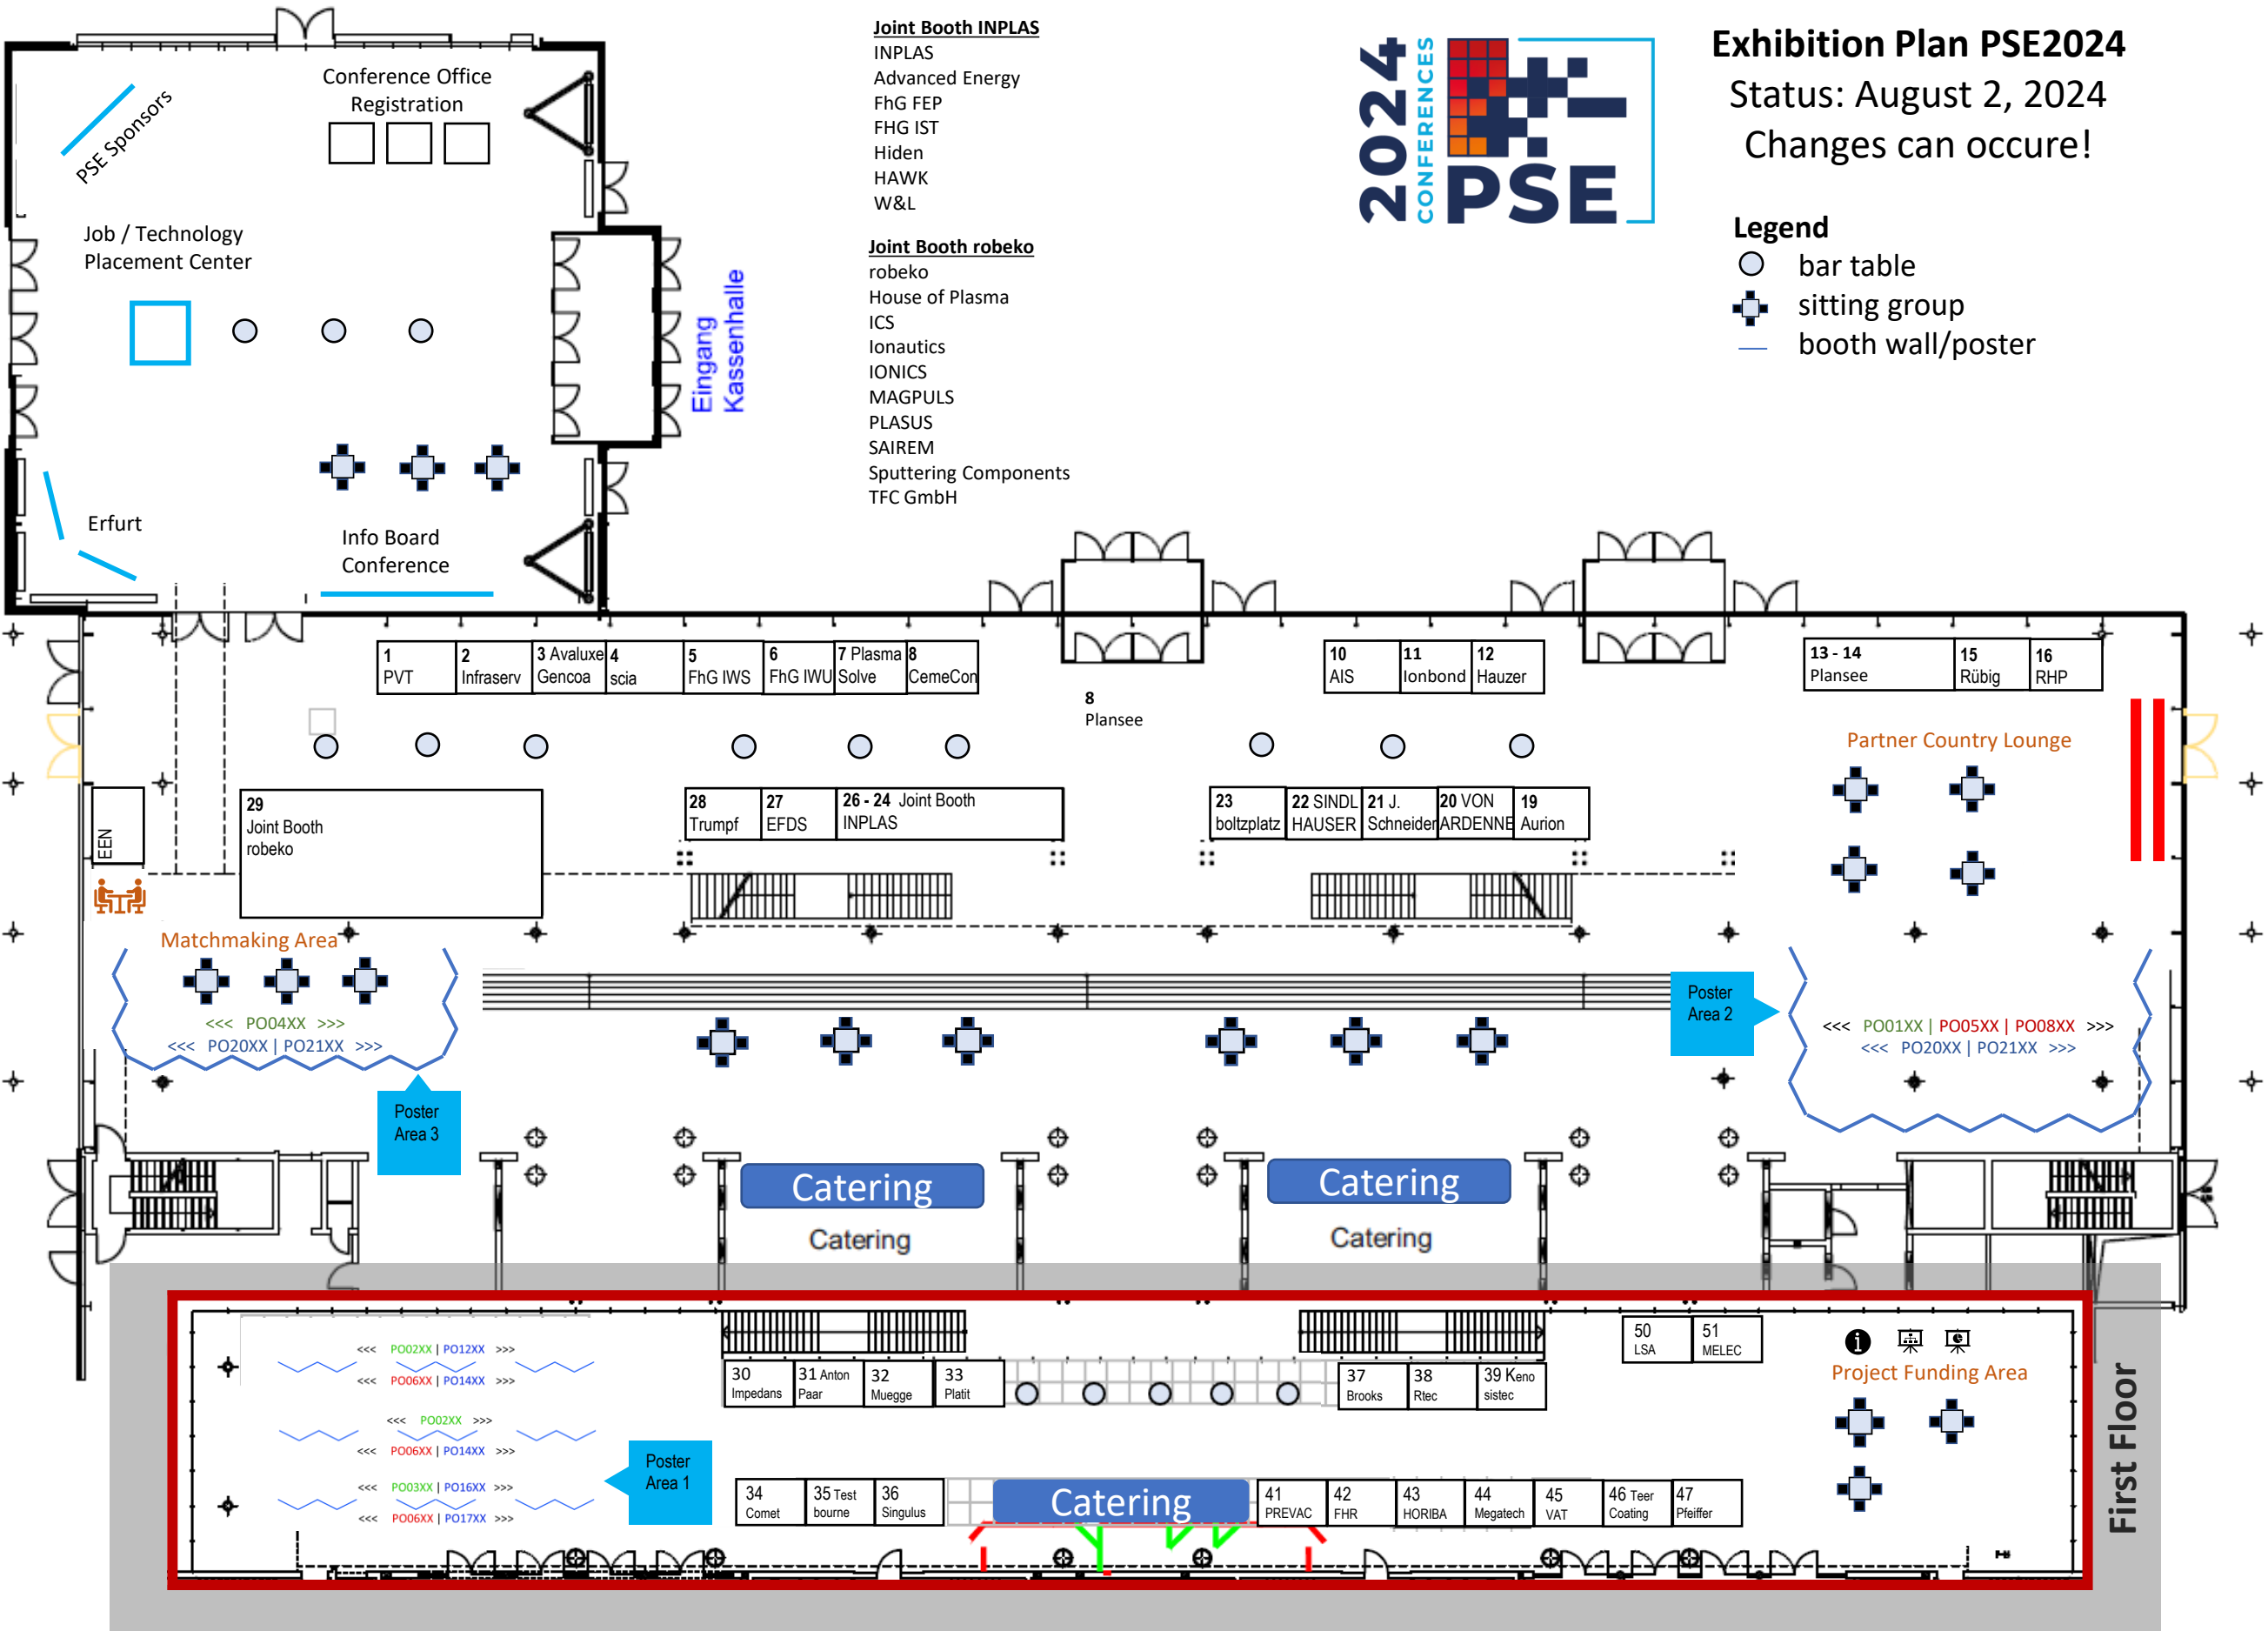

Exhibition Plan PSE2024

Status: August 2, 2024

Changes can occur!

Legend

- bar table
- ⊕ sitting group
- booth wall/poster

Joint Booth INPLAS

- INPLAS
- Advanced Energy
- FhG FEP
- FHG IST
- Hiden
- HAWK
- W&L

Joint Booth robeko

- robeko
- House of Plasma
- ICS
- Ionautics
- IONICS
- MAGPULS
- PLASUS
- SAIREM
- Sputtering Components
- TFC GmbH

First Floor